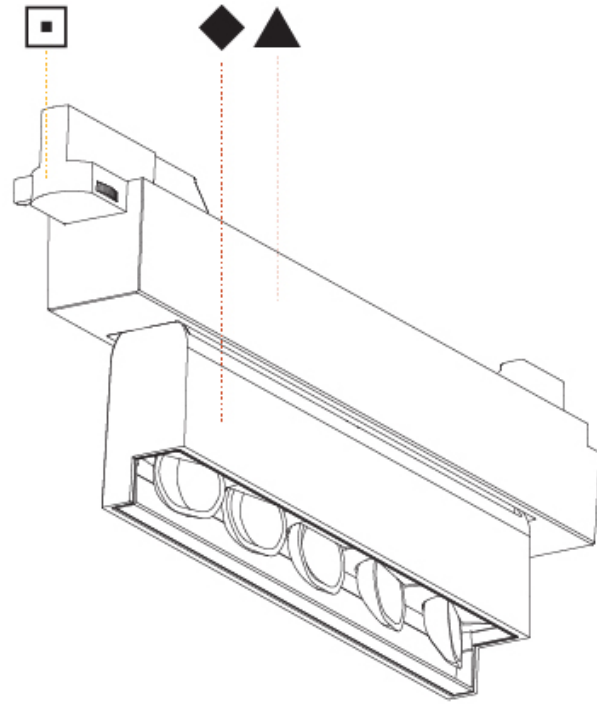

OPTICAL

Adjustability: Tilt 15°

RATINGS AND CERTIFICATIONS

Certified By: Certified for North American Standards
 IP rating: IP20

MAGIQ WALLWASH PLUS TRACK

A3T065-

PROJECT
TYPE
SPECIFIER
QUANTITY
DATE

MAGIQ WALLWASH COLOR FINISH CHART